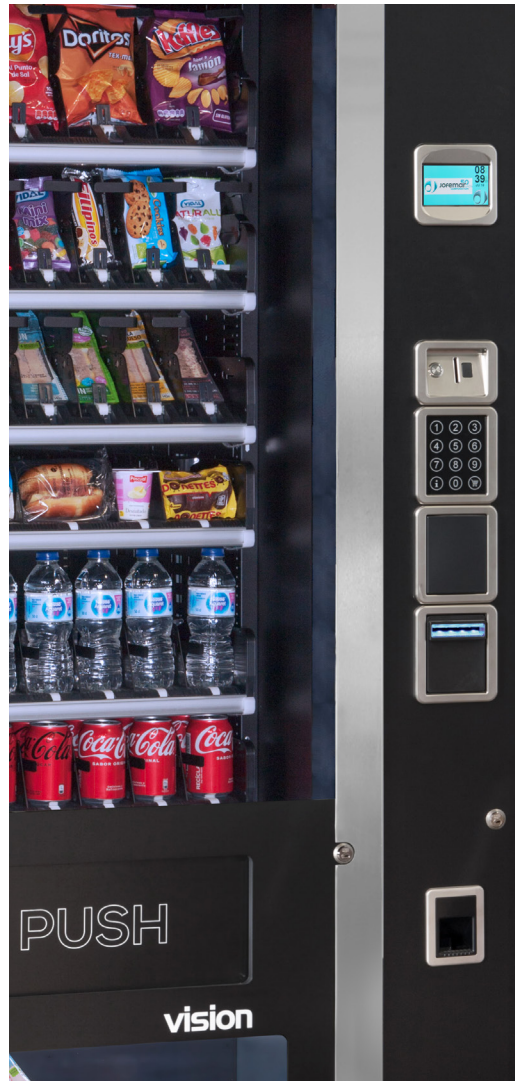

TAOS

Basic V8

Payment and control
for machines

TAOS BASIC V8
TAOS BASIC MP V8

The TAOS system is the perfect solution to completely manage satellite vending machines. Features the most advanced payment systems to control up to a combination of 4 slave vendors. It has one of the widest ranges of payment modules on the market and stands out for incorporating a fast and intuitive system to streamline and improve the user experience.

FEATURES

- Control unit with integrated payment systems capable of managing up to four dispensing units.
- Color graphic display and capacitive keyboard.
- Possibility of installing J-LINK communications system and J-SUITE telemetry system. Online operation, with real time control of users and sales if we integrate customer loyalty cards.
- Possibility of metal grey and Bluetec finishes.
- Dimensions and weights: 1.825x213x940 mm / 87 kg.

STRUCTURE

- Vandal-proof security lock with three anchor points and metallic coin entrance.
- High-capacity cash box.

PROGRAMMING

- General on site programming with the machine's keyboard and the LCD screen messages.
- Compatible with the latest telemetry systems for the end-to-end remote machine management.
- DEX port with accounting data output.
- Upgradeable by USB with cloning option of machines.

CREDIT MANAGEMENT

- Jofemar coin tubes configuration of last generation with integration of 8 tubes in return.

OPTIONS

- Jofemar card/key reader or any MDB card reader.
- Jofemar banknote reader or MDB bank reader.
- Entry of coins with anti-vandalism system.
- Up to 2 extra exterior return tubes.
- Ticket printer.
- Own energy supply or from satellite.