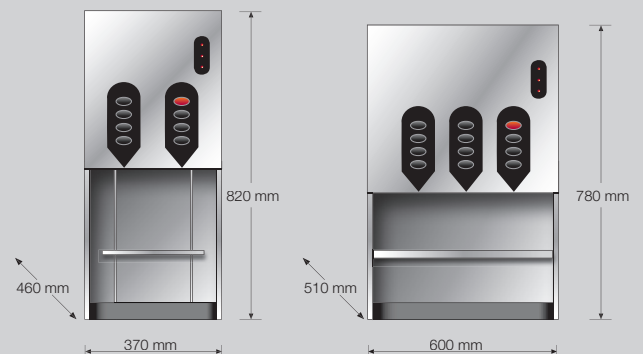

### EASE OF USE

- Up to 3 selection keypads: cup, half a jug, full jug, continuous service and hot water.
- The movable platform permits the use of cups in self-service mode.

\*18 kw just for Excel.

Capacity	Mini Excel	Excel
Nº of selections	7	11
Nº of soluble canisters	2	4
Soluble coffee - canister capacity (kg)	2 x 1	4 x 1
Boiler capacity (litres)	14	30
Dimensions	Mini Excel	Excel
Height (mm)	820	780
Width (mm)	370	600
Depth (mm)	460	510
Weight (kg)	35	55
Productivity	Mini Excel	Excel
Production (litres/h)	125	250
Power (kw)	3 / 6 / 9	3 / 6 / 9 / 18