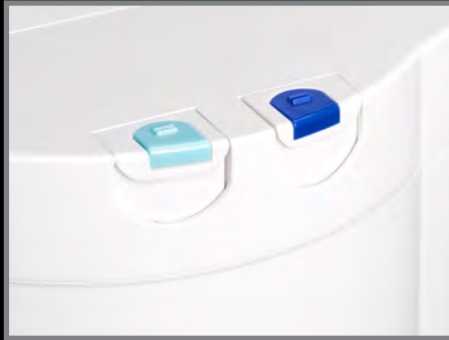

DELTA4 in polar white...
...take a peek into your future office

- reliable and easy to service - the DELTA4 has no pcbs or solenoids and the taps are manual push button taps
- exceptional styling through British Design
- polar white exterior will look good in your office
- integrated dual cup dispenser
- generous dispensing area for bottles
- HygieneGuard protects the dispensing point
- drip tray drain to waste ready
- customisable logo panel
- optional SIP self sanitising technology with energy saving feature

AA
FIRST

**WATER COOLERS
COFFEE EQUIPMENT**

SPECIFICATION & FEATURES

DELTA4 Logo: Customisable logo panel for product branding & service details.

DELTA4 Cold Buttons: Manual dispensing buttons – modern in design, no electronics, and removed from the dispensing area to avoid hand to tap contamination.

DELTA4 Drain: Removable drip tray with optional drain facility.

DELTA4 Cups: Integrated dual cup dispenser, typical capacity 100 cups.

DELTA4 HygieneGuard: Antimicrobial HygieneGuard inhibits bacterial growth at the dispensing point.

DELTA4 SIP: Space for optional SIP automatic overnight sanitisation to provide "Hospital type Hygiene" and offers overnight Sleep Mode to save on electricity & lower the carbon footprint.

DESCRIPTION	DIMENSIONS H x W x D mm	WEIGHT Kg
Floor standing cook & cold	1152 x 299 x 381	18.6
Table top cook & cold	475 x 299 x 411	13.5
POU to Bottle cooler conversion kit		